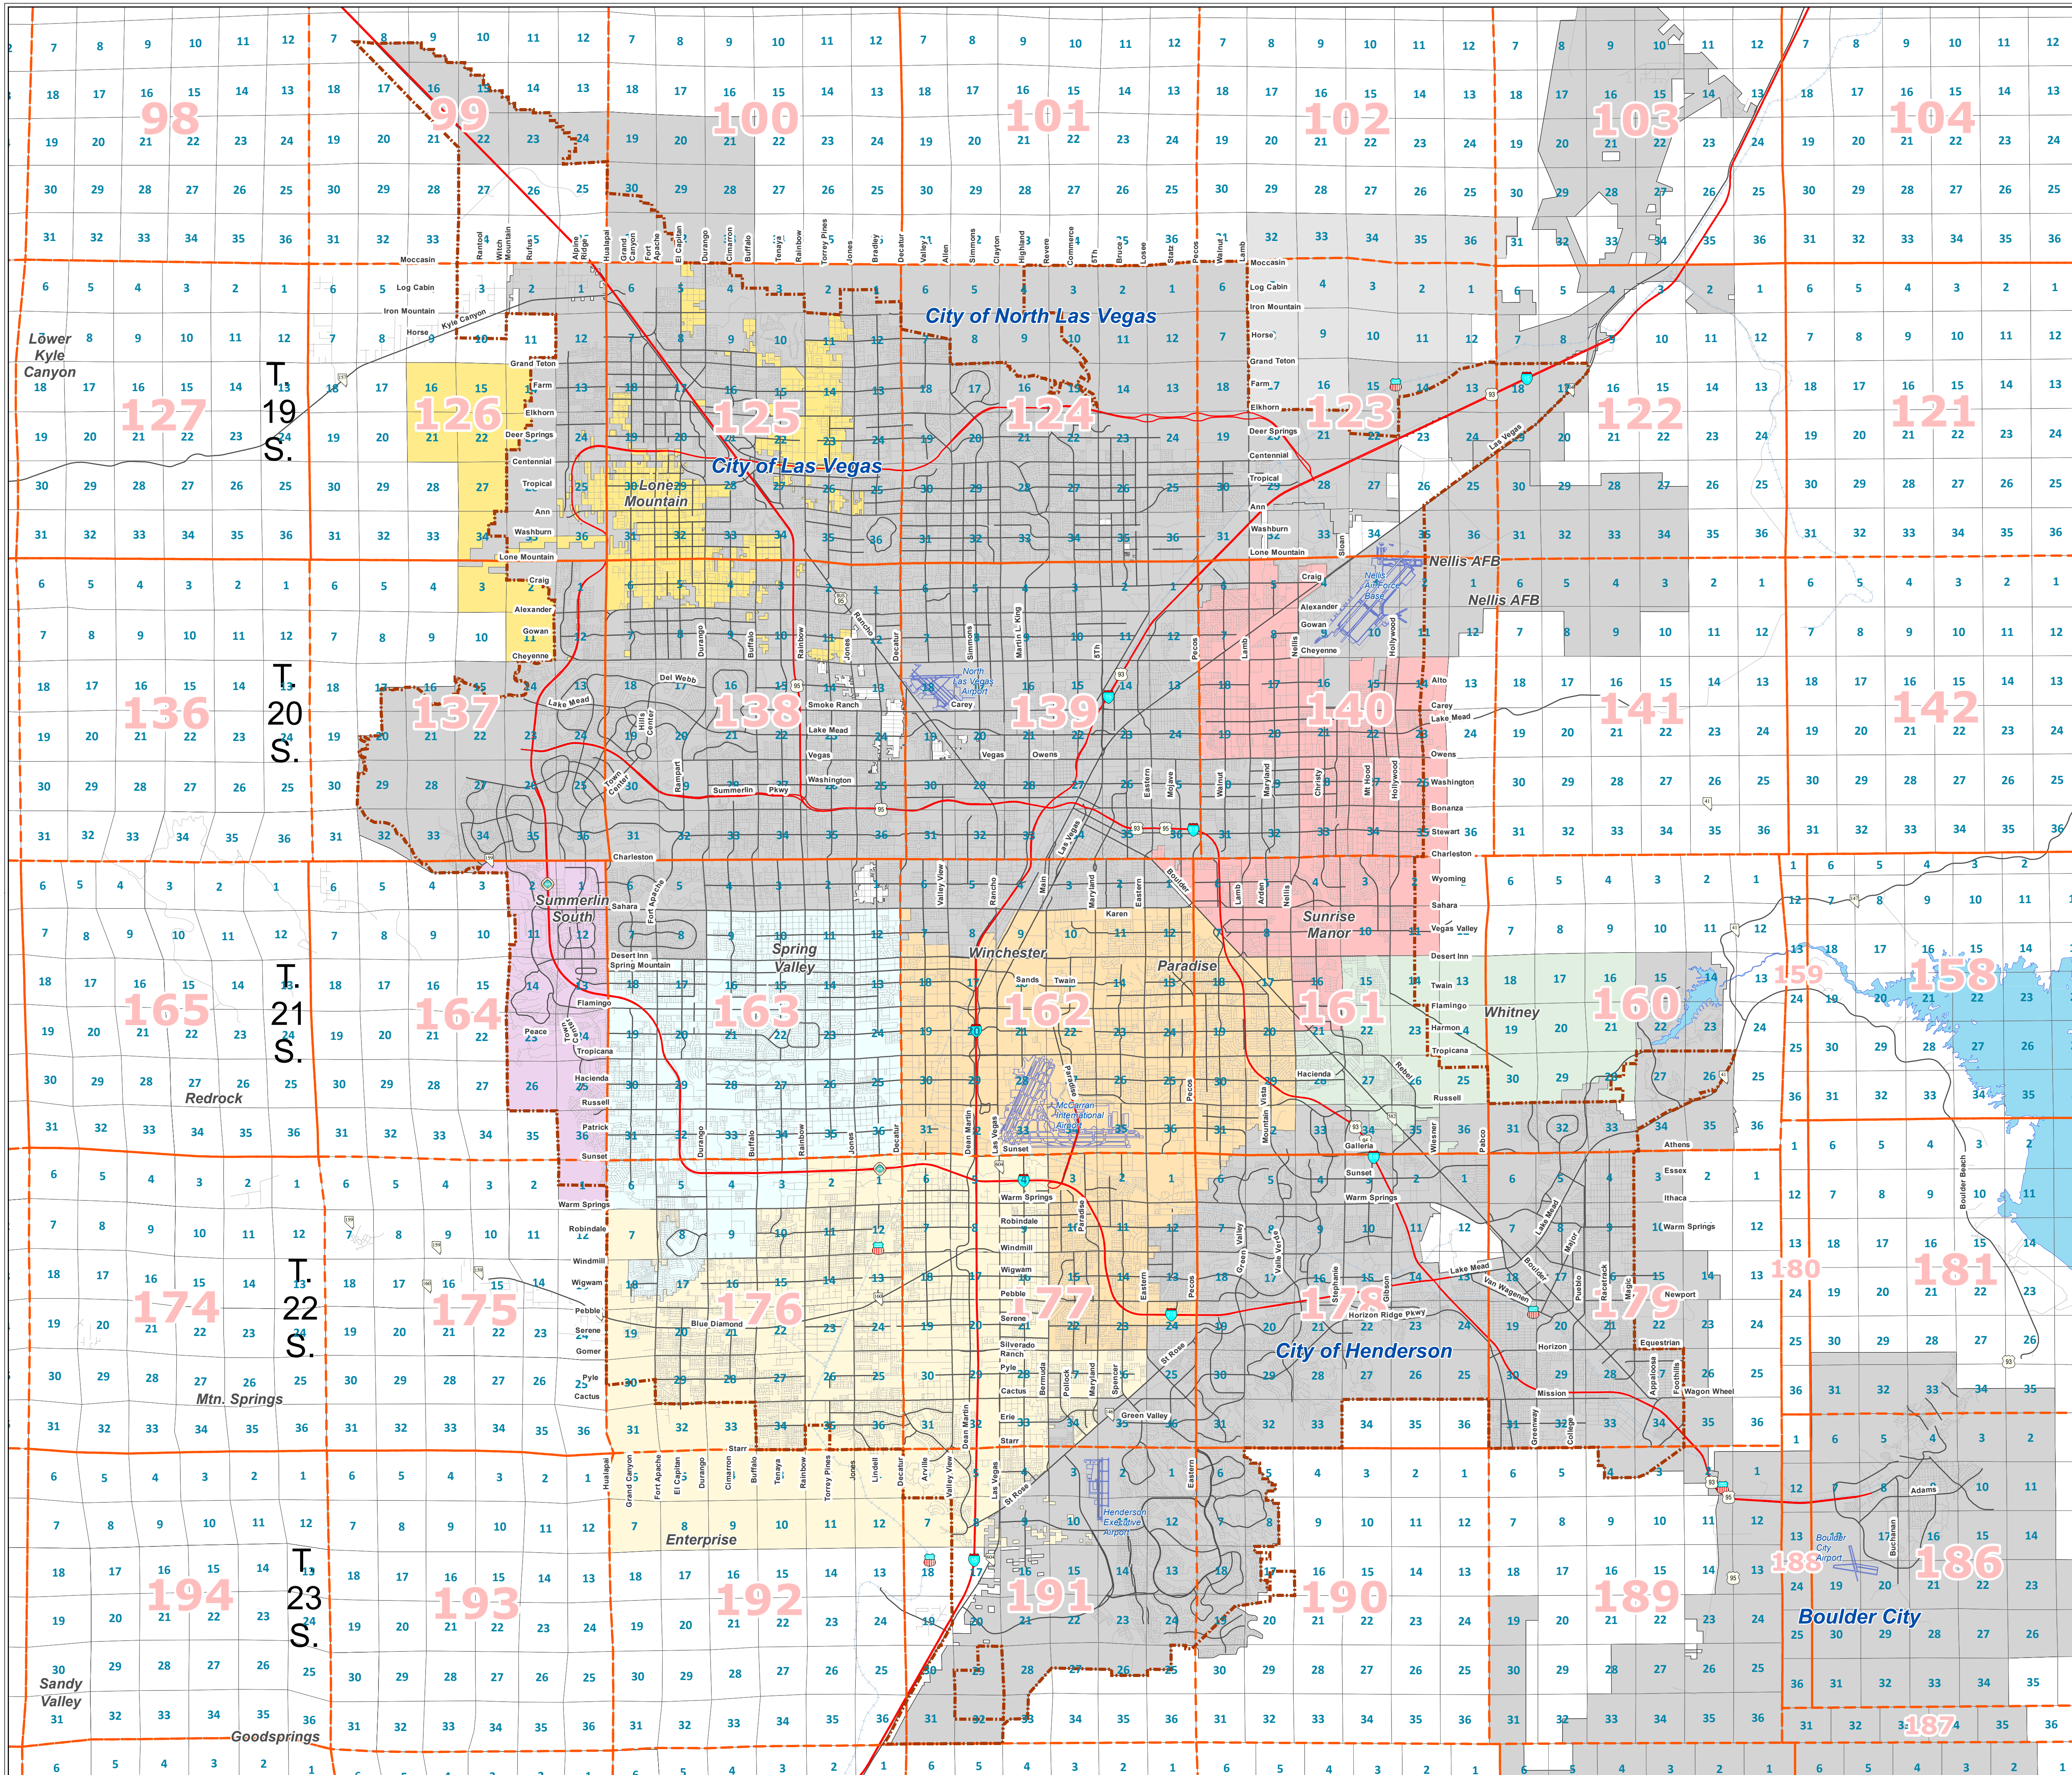

Comprehensive Planning LAS VEGAS VALLEY Clark County Urban Planning Areas

- Unincorporated Clark County
- Nellis Air Force Base
- Cities
- Enterprise
- Lone Mountain
- Paradise/Winchester
- Spring Valley
- Summerlin South
- Sunrise Manor
- Whitney
- Land Disposal Boundary

Map created on: December 20, 2018
This information is for display purposes only.
No liability is assumed as to the accuracy of the data delineated hereon.

Source: Clark County Geographic Information Systems Central Repository.